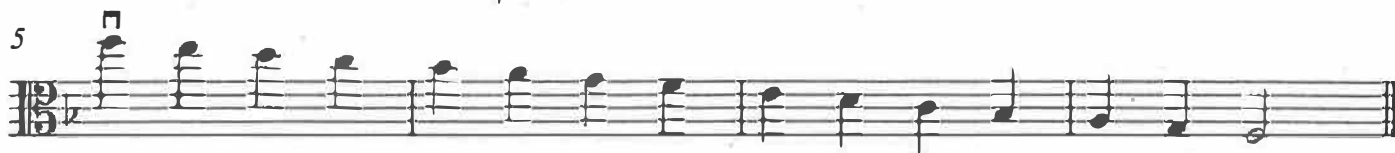

middle of the bow

sim.

F Major

$\text{♩} = 60$

slow, full bows on each quarter note!

Viola

Excerpt 1 of 2

Tips for practicing:

- Play only the music between the bold brackets
- Check out the key signature
- Maintain a steady pulse
- ♩ = 134

Telemann Sinfonia by Georg Philipp Telemann, arranged by Robert B. Brown

~~Allegro~~

START